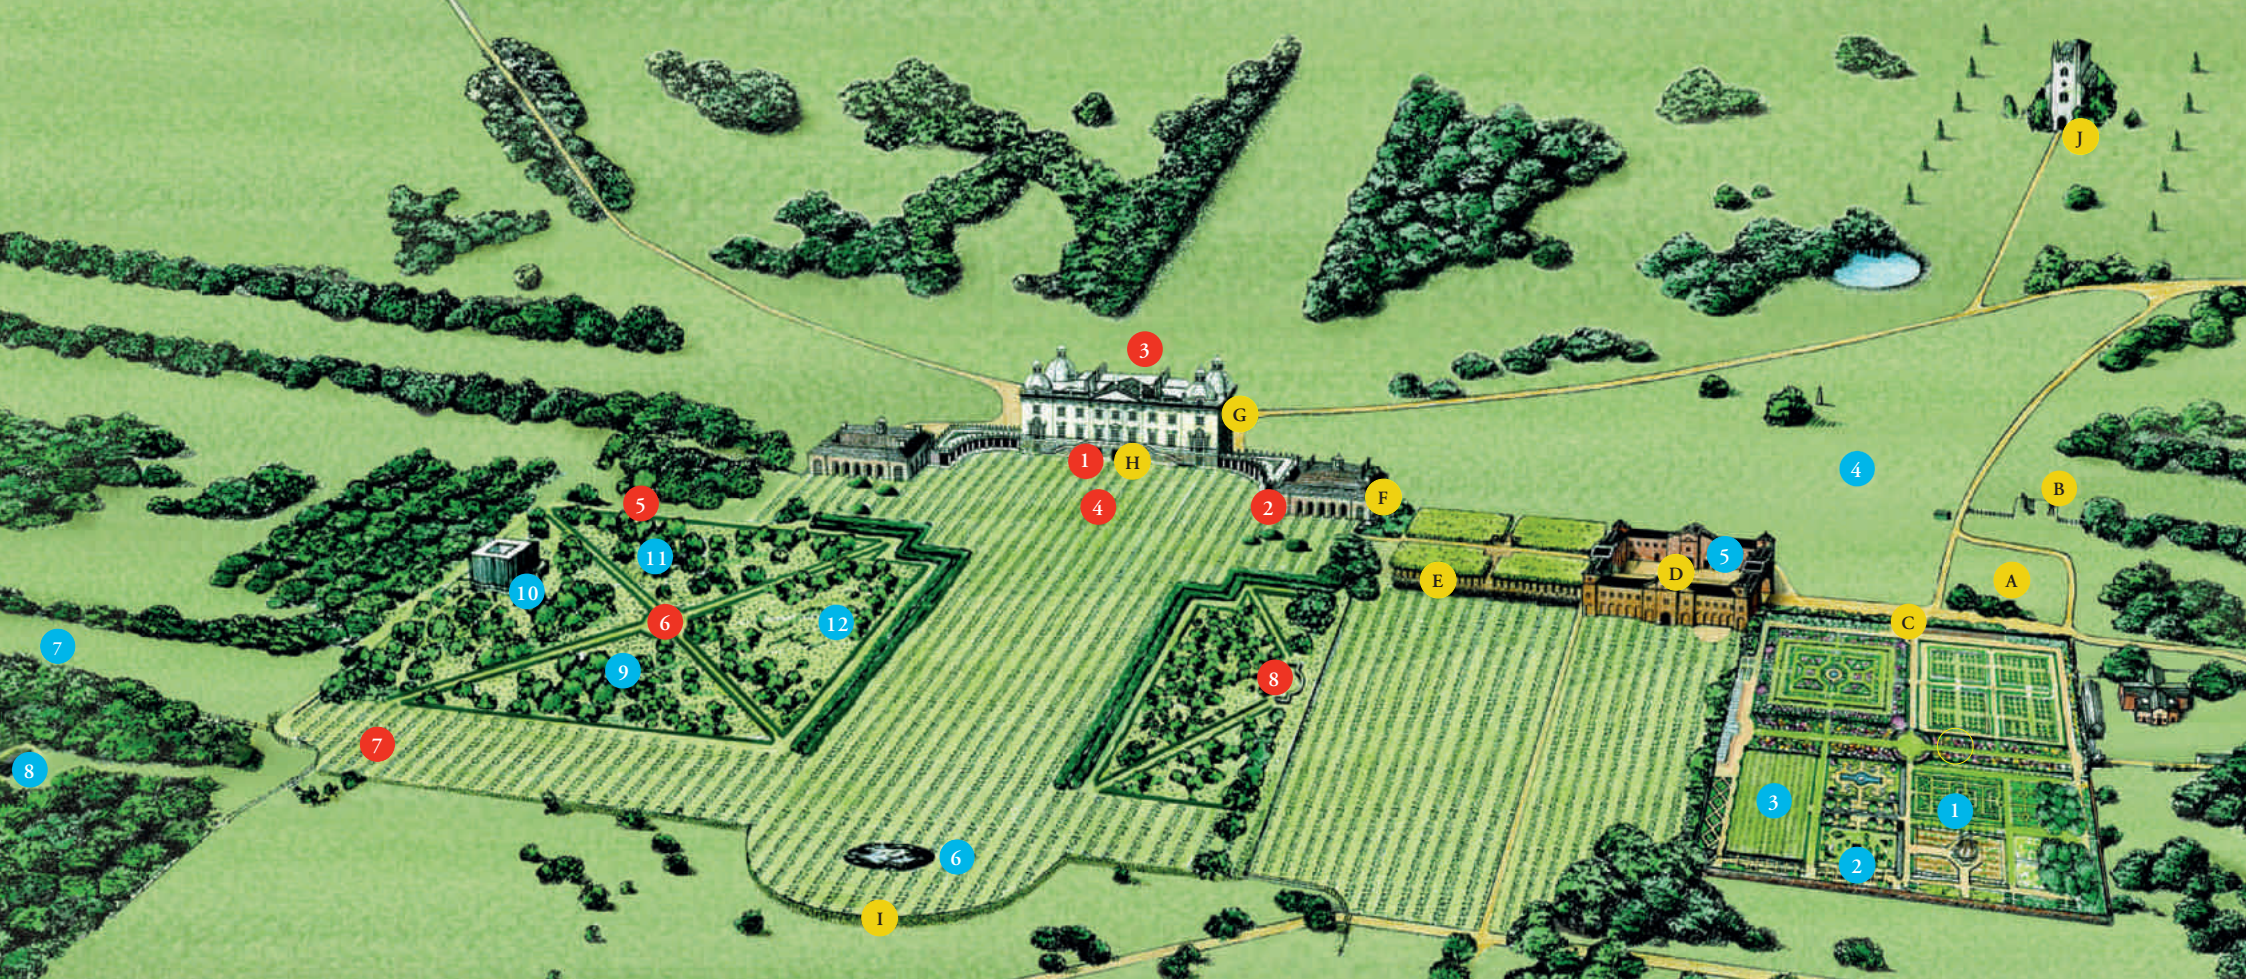

NATURE AND
INSPIRATION

HENRY
MOORE
AT
HOUGHTON
HALL

HOUGHTON ARTS
FOUNDATION

GAGOSIAN

VISITOR'S
MAP

Welcome to Houghton Hall & Gardens. This year we are delighted to be hosting **Henry Moore at Houghton Hall: Nature and Inspiration in collaboration with The Henry Moore Foundation.**

The exhibition is both inside the hall and outside in the grounds. We ask you kindly not to touch the artworks and request that children are supervised at all times.

When exploring the grounds we ask that you keep to the mown grass where possible and take particular care when walking west away from the hall by the Full Moon Circle sculpture as there is a Ha-Ha with a sudden drop.

We hope you enjoy your visit.

www.houghtonhall.com

Main Areas

- A Car park
- B Picnic area/play park
- C Walled Garden Entrance
- D The Stables, Café, WCs, Gift Shop, Soldier Museum, Houghton Furniture Company & Norfolk-by-Design
- E Pleached limes
- F WCs
- G Disabled visitor parking
- H Entrance to hall
- I Ha-Ha
- J St. Martin's Church

Henry Moore

- 1 MAIN HOUSE – Spindle Piece, Stone Carvings.
- 2 SOUTH WING GALLERY
Elephant Skull, Prints and Sculpture.
- 3 *Three Piece Sculpture: Vertebrae* 1968-69, Bronze
The Henry Moore Foundation: acquired 1989
- 4 *Large Reclining Figure* 1984, Fibreglass
The Henry Moore Foundation: acquired 1987
- 5 *Upright Motive No. 8* 1955-56, Bronze
The Henry Moore Foundation: gift of the artist 1979
- 6 *The Arch* 1963-69, Fibreglass
The Henry Moore Foundation: gift of the artist 1977
- 7 *Two Piece Reclining Figure: Cut* 1979-81, Bronze
The Henry Moore Foundation: acquired 1986
- 8 *Mother and Child: Block Seat* 1983-84, Bronze
The Henry Moore Foundation: acquired 1986